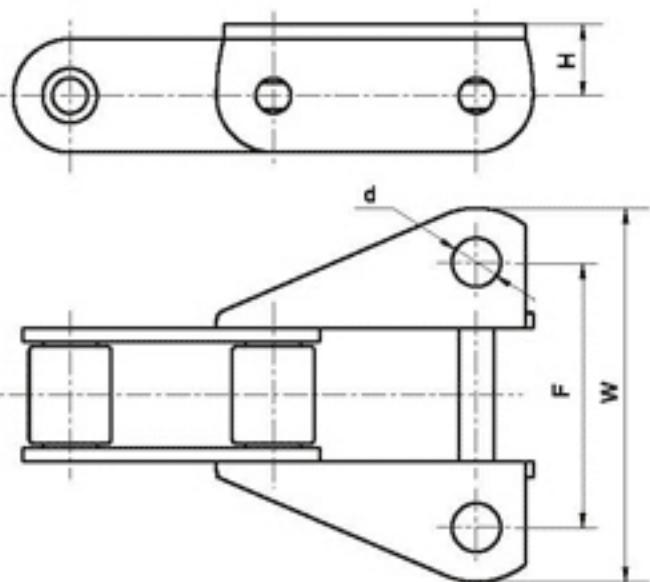

CA系列农用滚子链附件

CA Series Agricultural Roller Chains - Attachments

Type	链号 Chain No.	F mm	d mm	W mm	E mm	H mm
R42	CA395	29	8.5	42	15.4	15.5

Type	链号 Chain No.	F mm	d mm	W mm	E mm	H mm
K39M	CA550	50.8	9.8	71.4	29.5	12.7
K39M	CA557	50.8	9.8	71.4	29.5	12.7
K39M	A557	56.7	10.1	77.8	29.5	13.5
K39A	CA557	57	10.5	78	34	13.85

Type	链号 Chain No.	F mm	d mm	W mm	E mm	H mm
BK1 · N1	CA557	53.95	9.9	78.2	14.75	