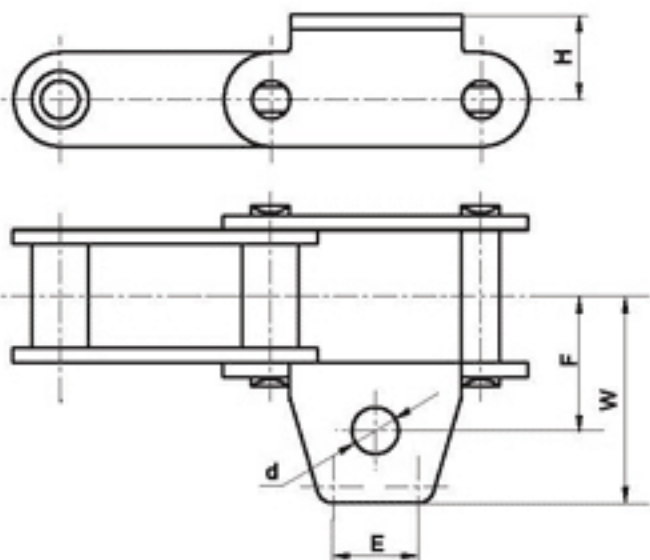

CA系列农用滚子链附件

CA Series Agricultural Roller Chains - Attachments

Type	链号 Chain No.	F mm	d mm	W mm	E mm	H mm
R42	CA395	29	8.5	42	15.4	15.5

Type	链号 Chain No.	F mm	d mm	W mm	E mm	H mm
K39M	CA550	50.8	9.8	71.4	29.5	12.7
K39M	CA557	50.8	9.8	71.4	29.5	12.7
K39M	A557	56.7	10.1	77.8	29.5	13.5
K39A	CA557	57	10.5	78	34	13.85

Type	链号 Chain No.	F mm	d mm	W mm	E mm	H mm
BK1 · N1	CA557	53.95	9.9	78.2	14.75	