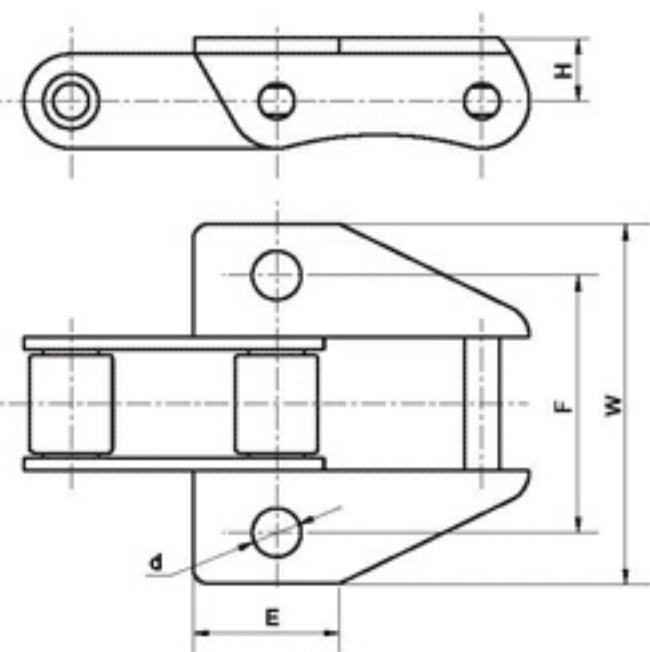

CA系列农用滚子链附件

CA Series Agricultural Roller Chains - Attachments

Type	链号 Chain No.	F mm	d mm	W mm	E mm	H mm
R42	CA395	29	8.5	42	15.4	15.5

Type	链号 Chain No.	F mm	d mm	W mm	E mm	H mm
K39M	CA550	50.8	9.8	71.4	29.5	12.7
K39M	CA557	50.8	9.8	71.4	29.5	12.7
K39M	A557	56.7	10.1	77.8	29.5	13.5
K39A	CA557	57	10.5	78	34	13.85

Type	链号 Chain No.	F mm	d mm	W mm	E mm	H mm
BK1 · N1	CA557	53.95	9.9	78.2	14.75	